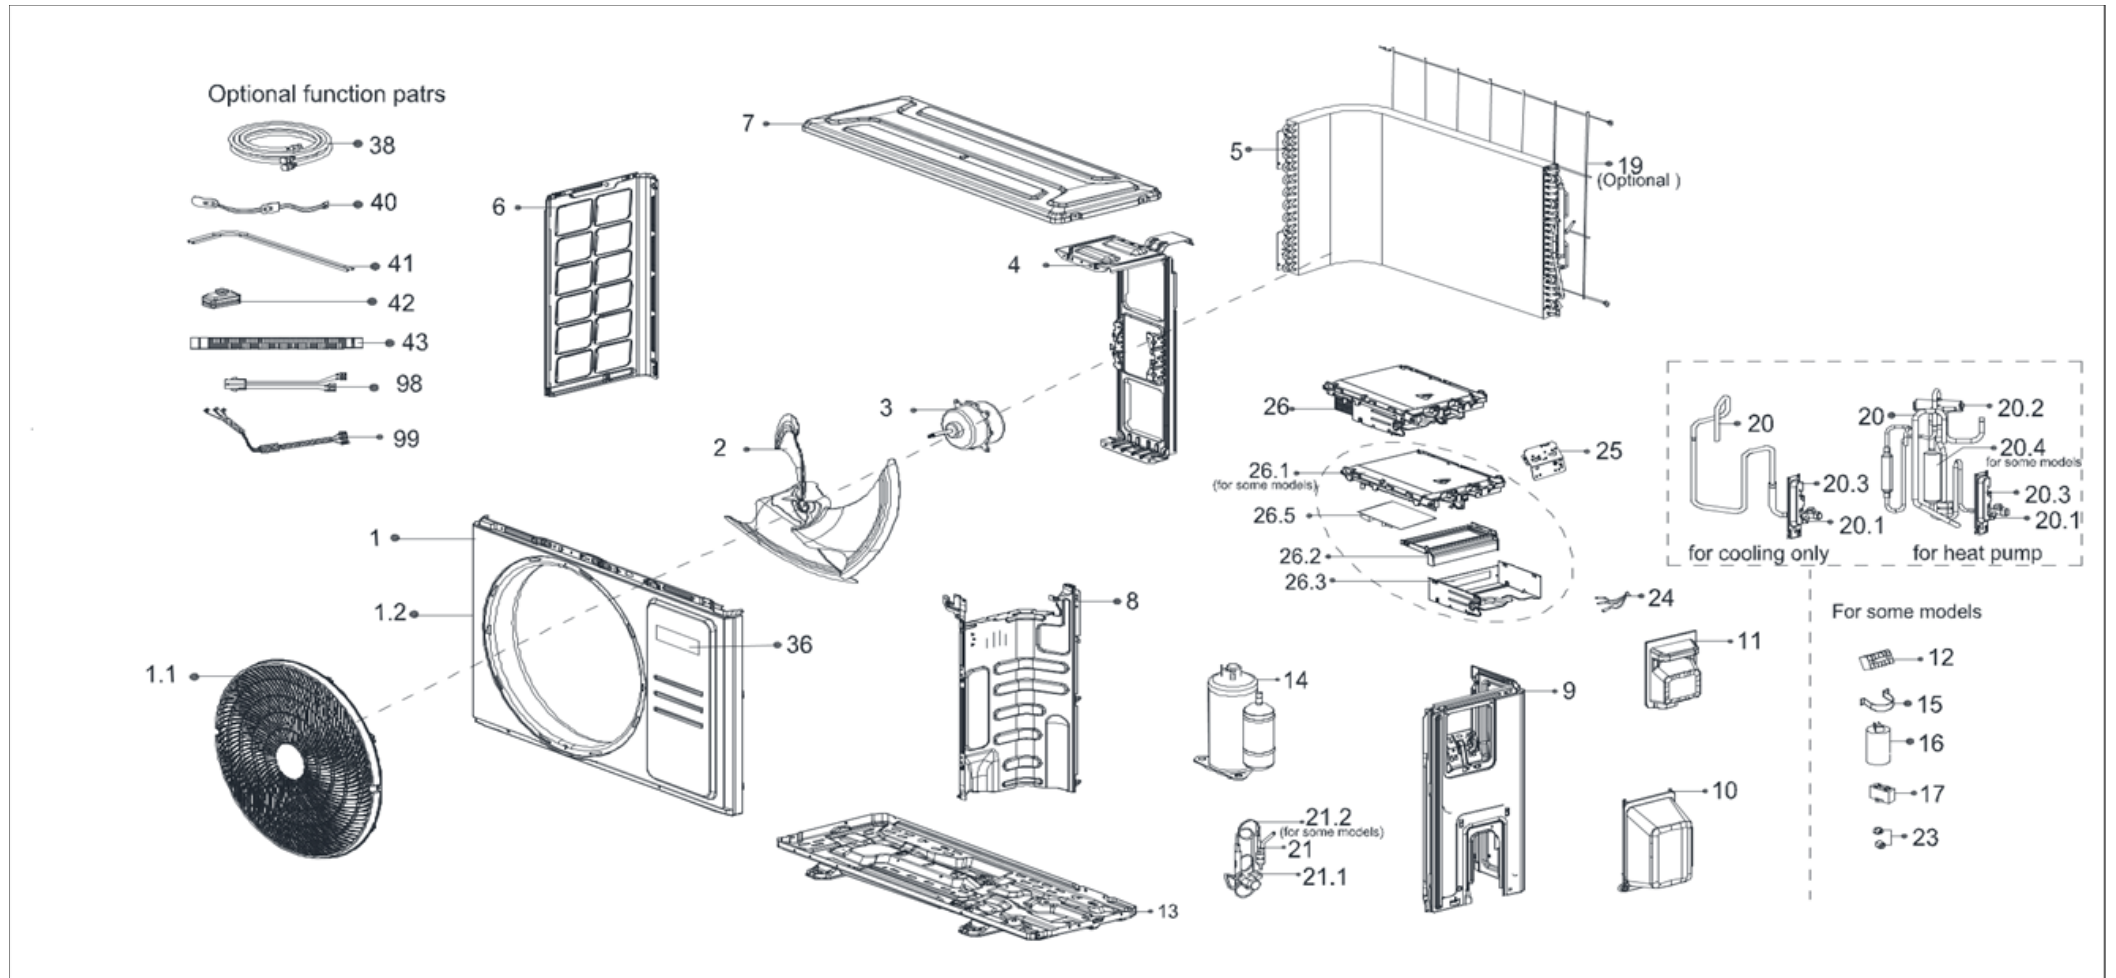

Exploded View - Vues éclatées

WIM-12323.MH OUTDOOR UNIT – UNITE EXTERIEURE

WIM-12323.MH OUTDOOR UNIT - UNITE EXTERIEURE

**Spare parts list
Liste des pièces détachées**

N°	Part Name	Part Code	Qty	Qty to order
1	Front Panel Assembly	12222000013304	1	
1.1	Air-Out Mesh Enclosure	12122000026241	1	
1.2	Front Panel	12222000013305	1	
2	Axial Flow Fan	12100105000961	1	
3	Brushless Dc Motor	11002015012128	1	
4	Motor Bracket	12222000013233	1	
5	Condenser Assembly	15822000014035	1	
6	Left Side Panel	12222000013238	1	
7	Top Cover Assembly	12222000013240	1	
8	Partition Plate	12222000013232	1	
9	Right Clapboard Assembly	12222000013225	1	
10	Water Collector	12122000007150	1	
11	Big Handle Assembly	12122000031166	1	
12	Terminal	17400401000016	1	
13	Chassis Assembly	12222000013228	1	
14	Dc Inverter Rotary Compressor	11103020006759	1	
19	Rear Net	12222000015606	1	
20	4-Way Valve Assembly	15422000017852	1	
20.1	Gas Valve	15500204000021	1	
20.2	Four-Way Valve	15500216001903	1	
20.3	Valve Plate	12222200005738	1	
20.4	Muffler Subassembly	15122000026302	1	
21	Liquid Valve Assembly	15422000018812	1	
21.1	Liquid Valve	15500208000028	1	
23	Copper Nut	15500406000010	1	
23	Copper Nut	15500406000016	1	
24	Combination Sensor	11201011000067	1	
25	Terminal Board	12222000002259	1	
26	Electronic Control Box Subassembly	17222000033097	1	
26.2	Fixing Board	12122000024222	1	
26.3	Electronic Installing Box Subassembly	12222000012106	1	
26.5	Outdoor Main Control Board Subassembly	17122000060449	1	
36	Trademark	16022000B70273	1	
43	Drain Hose	12100509000059	1	
99	Compressor Wires Subassembly	17401203012697	1	

Specifications are subject to possible modifications without prior notice. Les présentes spécifications sont susceptibles d'être modifiées sans préavis. Las especificaciones están sujetas a cambios sin previo aviso