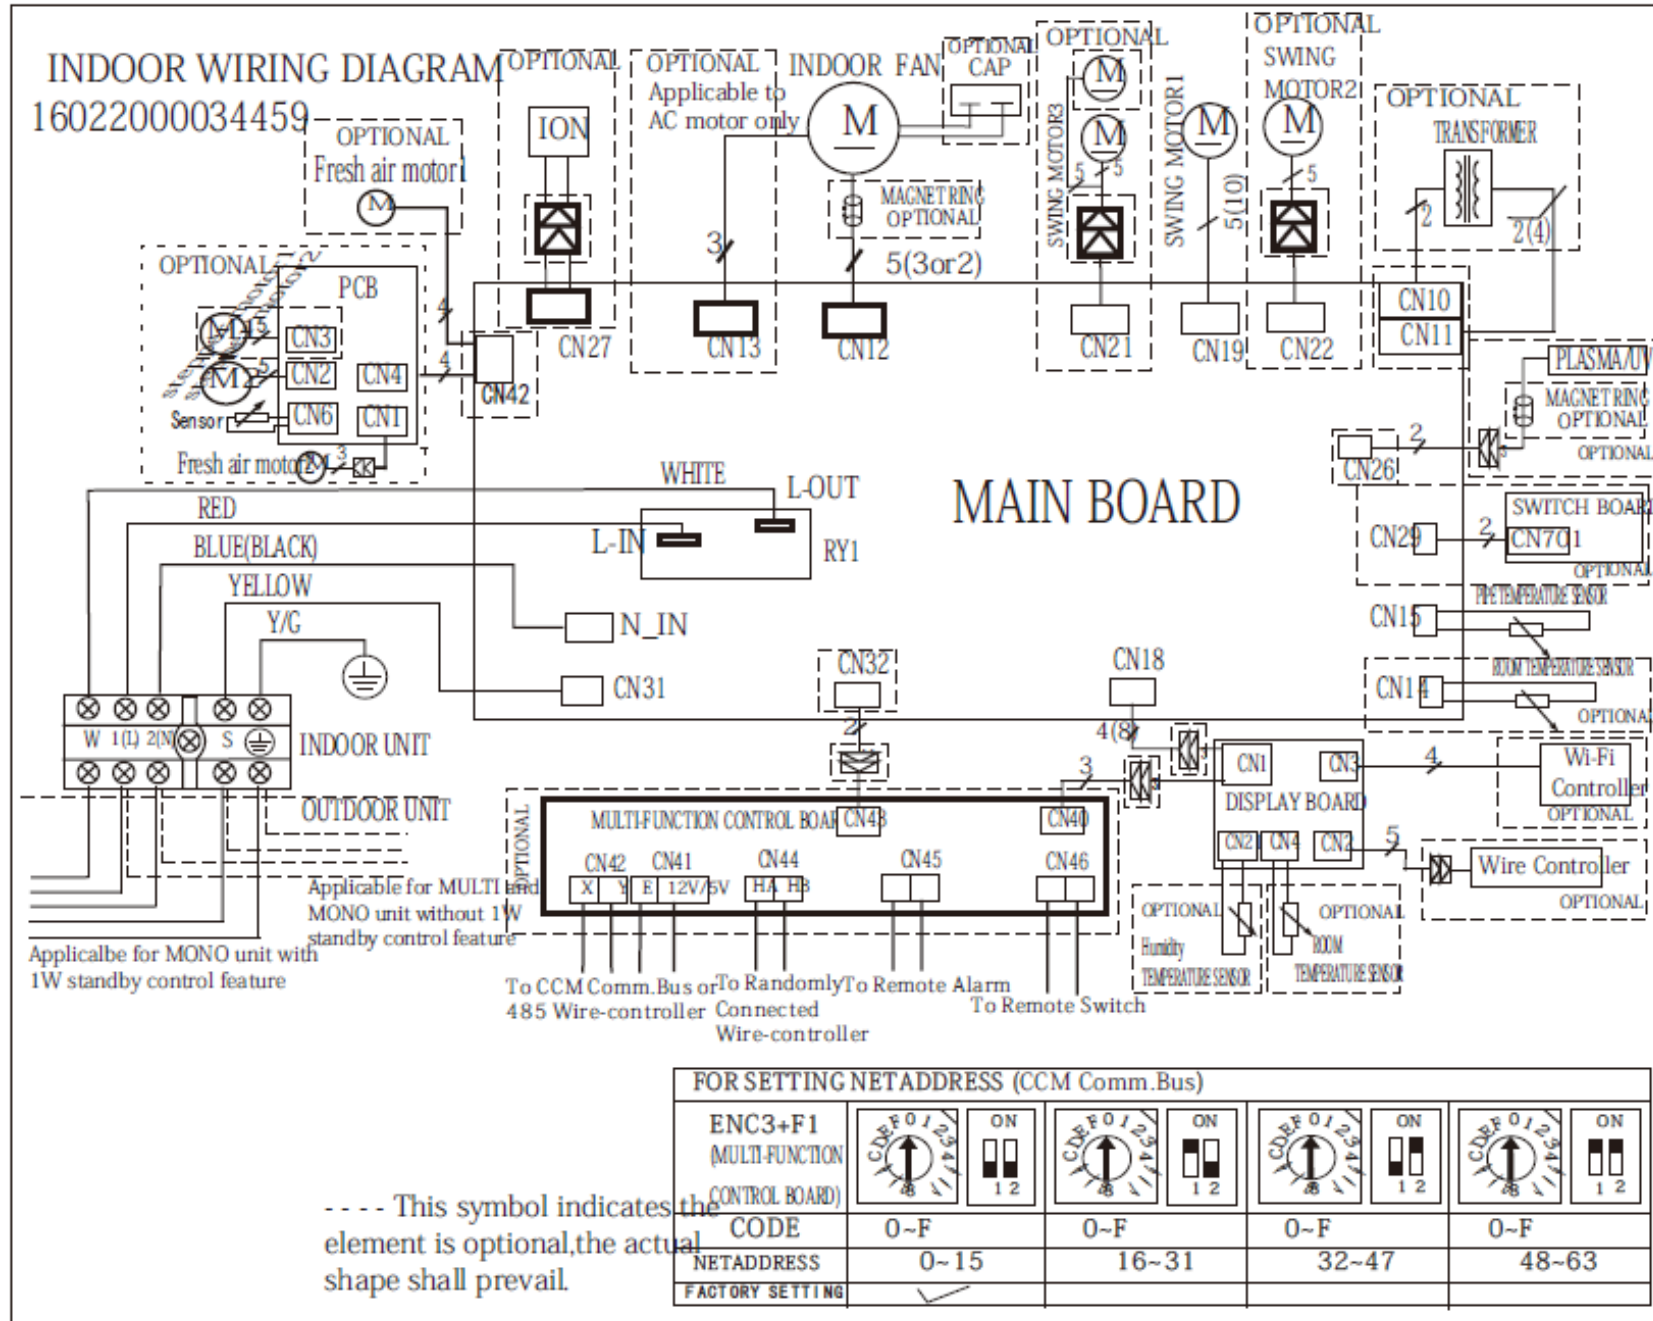

Circuit Diagram

WIM-12323.MH

R32

Updated on: 22 AUG 23

Circuit Diagram

WIM-12323.MH INDOOR UNIT – UNITE INTERIEURE

Circuit Diagram

WIM-12323.MH OUTDOOR UNIT – UNITE EXTERIEURE